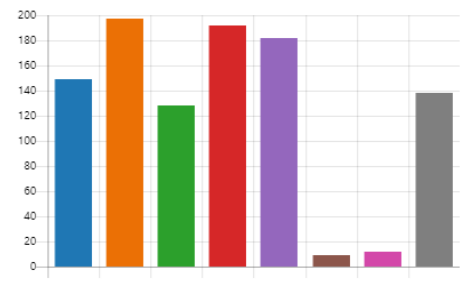

Latest Responses  
"No"

Questions Responses 454

13. What are your thoughts on your live lessons? Tick as many as you wish

[More Details](#)

- Good quality 149
- The lessons are well planned 197
- Enjoyable 128
- Felt as we were not missing o... 192
- Frustrated because of technica... 182
- The lesson was not engaging ... 9
- Did not understand how to us... 12
- I like having my teacher delive... 138